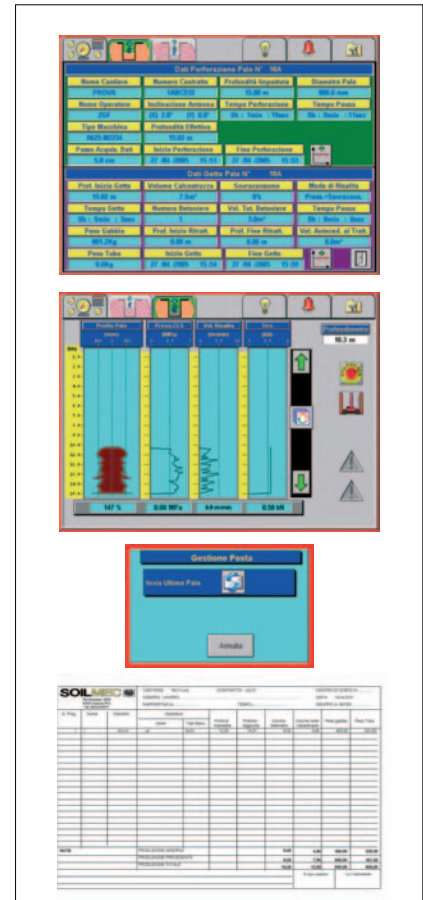

Drilling Mate System

New

Flexibility
DMS intuitively assists the Operator in the different works managing.

Safety
DMS warns both the Operator and the Remote Service Centre of any kind of breakdown.

Job Site Reports
DMS automatically works out and transfer via GSM/GPRS the job site daily reports.