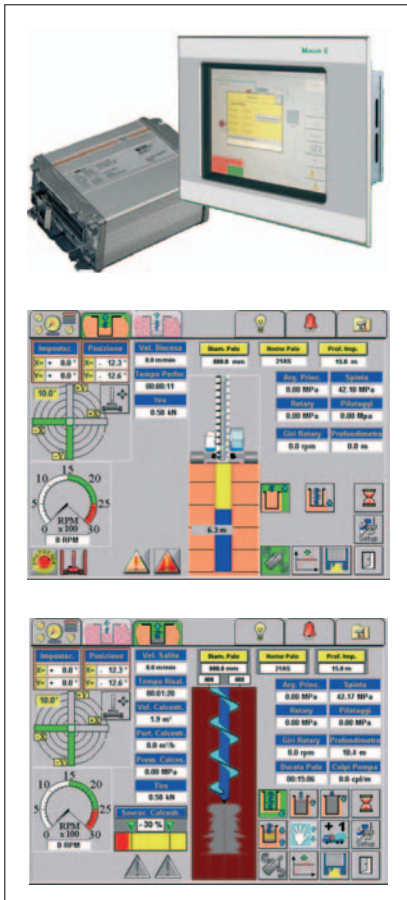

Drilling Mate System

New

Flexibility
DMS intuitively assists the Operator in the different works managing.

Safety
DMS warns both the Operator and the Remote Service Centre of any kind of breakdown.

Job Site Reports
DMS automatically works out and transfer via GSM/GPRS the job site daily reports.