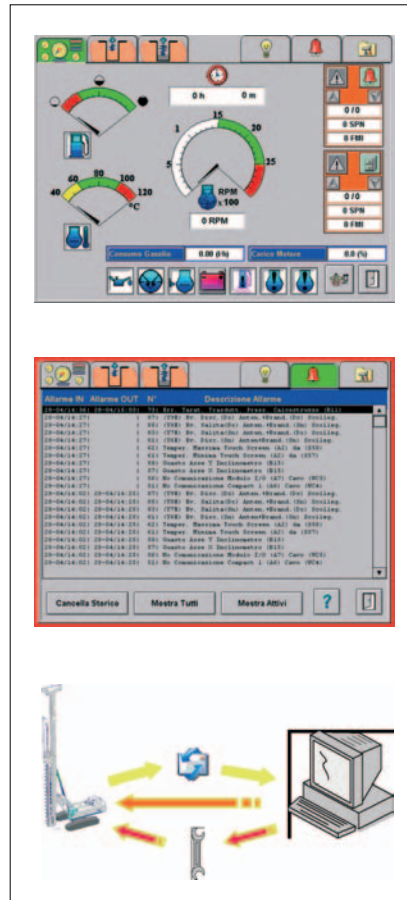

Drilling Mate System

New

Flexibility
DMS intuitively assists the Operator in the different works managing.

Safety
DMS warns both the Operator and the Remote Service Centre of any kind of breakdown.

Job Site Reports
DMS automatically works out and transfer via GSM/GPRS the job site daily reports.